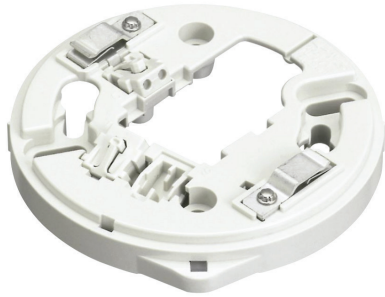

YBR-RL/1, YBR-RL/2

YBR Conventional common mounting LED base

YBR-RL/1

YBR-RL/2
Suitable For Remote Lamp (CPP-H)

Specification

Type	Surface Mount (Insert type)
Model	YBR-RL/1
	YBR-RL/2
Operating Temp. Voltage	-10°C to 50°C
Material	Self-Extinguishing Resin
Color	White or Ivory
Dimension	φ100 x 19mm
Weight	Approx. 40g
Mounting Bracket	None
Country of Origin	Japan
Suitable Detector Of JFEII	SLV, DSC, DFH

YBR-UL/1, YBR-UL/2

YBR Conventional common mounting LED base

YBR-UL/1

YBR-UL/2
Suitable For Remote Lamp (CPP-H)

Specification

Type	Flush Mount (Insert type)
Model	YBR-UL/1
	YBR-UL/2
Operating Temp. Voltage	-10°C to 50°C
Material	Self-Extinguishing Resin
Color	White or Ivory
Dimension	φ140 x 34mm
Weight	Approx. 100g
Mounting Bracket	YZQ-A, YZE-A
Country of Origin	Japan
Suitable Detector Of JFEII	SLV, DSC, DFH