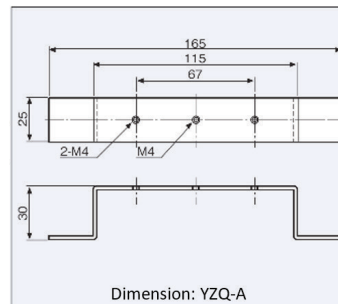

HOCHIKI ASIA PACIFIC PTE. LTD.

82 Ubi Ave 4 #06-02
Edward Boustead Centre, Singapore 408832
TEL: 65-6841-9728 | FAX: 65-6841-9781
URL : www.hochikiasiapacific.com

HEAD OFFICE

10-43 Kamiosaki 2-Chome.
Shinagawa-Ku, Tokyo 141-8660 Japan
TEL: 81-(3)-3444-4116 | FAX: 81-(3)-3444-4167
URL : www.hochiki.co.jp