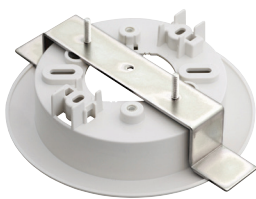

Bracket

YZQ-A
(Mounting Bracket)