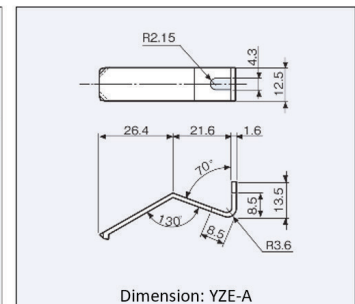

HOCHIKI ASIA PACIFIC PTE. LTD.

82 Ubi Ave 4 #06-02
Edward Boustead Centre, Singapore 408832
TEL: 65-6841-9728 | FAX: 65-6841-9781
URL : www.hochikiasiapacific.com

HEAD OFFICE

10-43 Kamiosaki 2-Chome.
Shinagawa-Ku, Tokyo 141-8660 Japan
TEL: 81-(3)-3444-4116 | FAX: 81-(3)-3444-4167
URL : www.hochiki.co.jp