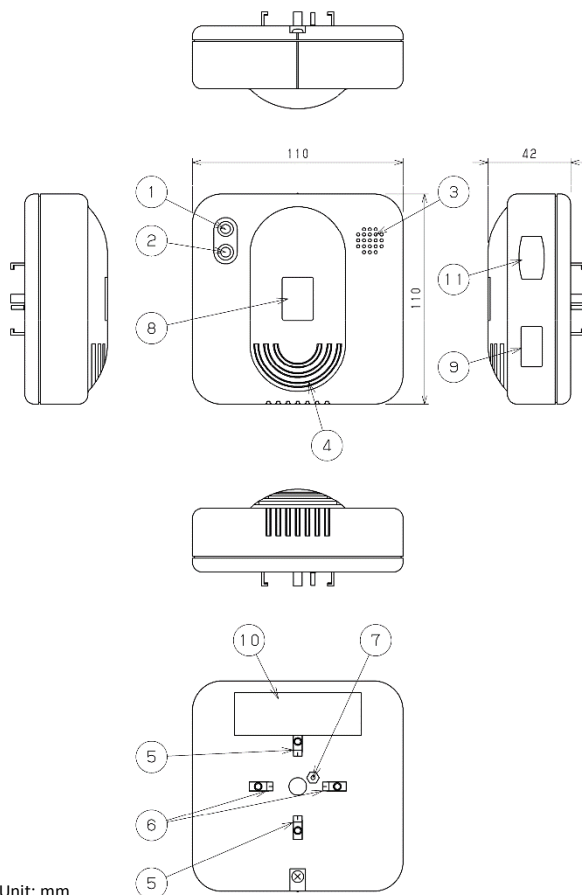

## KP-35D GAS ALARM DETECTOR FOR LP GAS

### DIMENSION

Unit: mm

- |                                  |                             |
|----------------------------------|-----------------------------|
| 1) Power supply LED (Green)      | 2) Alarm LED (Red)          |
| 3) Buzzer                        | 4) Gas inlet hole           |
| 5) 24VDC power input terminals   | 6) External Output terminal |
| 7) Test input terminal           | 8) Logo plate               |
| 9) Replacement period indication | 10) Name plate              |
| 11) Approval certification mark  |                             |

### SPECIFICATIONS

Approval Number	GP3VBC
Gas Detection Method	Catalytic combustion type
Target Gas	LP Gas
Alarm Level	Less than 1/4 of lower-explosive limit (LEL)
Alarming Method	Red lamp light with Intermittent buzzer sound (Automatic reset)
Initial Alarm Prevention Time	About 40 seconds (Red LED on)
Operating Voltage	17Vdc – 35Vdc
Operating Temperature Range	-10 °C to 40 °C
Humidity Range	85%RH or less
External Output	Normal: 6V (5V – 6V) Alarm: 12V (12 – 15V) Trouble: 0V
Weight	140g without base
Accessories	Test Gas (× 1)
Base	KM-35B
Country of Origin	Japan
Made By	Fuji Electric Co., Ltd.

### APPLICATION

The KP-35D is a 24VDC powered gas detector of combustible, liquefied petroleum gases (LPG) such as propane and butane, which are heavier than air.

This Gas detector is used with the KM-35B dedicated base in order to mount on the wall or ceiling and connected to YSC-01B signal converter (Made by Yazaki Energy System Corporation) is necessary to connect to fire alarm control panel.